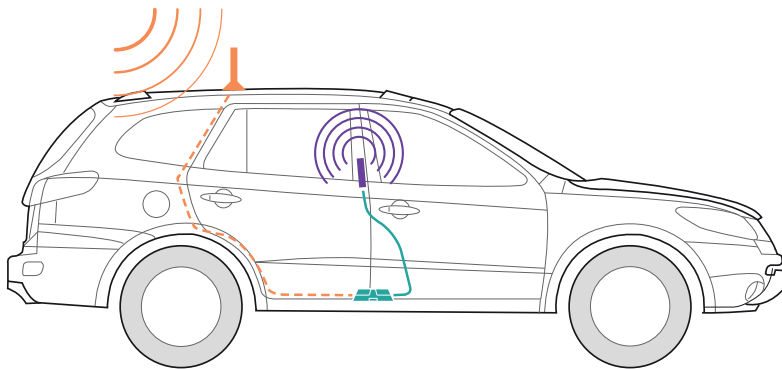

The sleek, metallic red exterior of the Drive Reach isn't just for show. The unique fin design increases surface area—displacing excess heat for peak performance. The custom bracket allows for under seat or in-trunk mount options. Reliable SMB connections on the booster make secure antenna installation a snap. CLA power cord features a USB-A port for rapid phone charging. With its enhanced cellular coverage, enjoy fewer dropped calls, better voice quality, faster data speeds, and extended battery life.

Drive Reach simultaneously boosts cell signal for multiple users. Easy to follow instructions ensure hassle-free setup. Set the Drive Reach into its bracket and mount, plug it into the car's power supply, place the magnetic roof antenna, and get on the road to better signal.

*New frequency band utilized by Drive Reach.

Installation

- 1 Receives signal:** The powerful antenna reaches out to access a voice and 3G, 4G, and LTE data signal, and delivers it to the booster.
- 2 Boost signal:** The booster receives the signal, amplifies it, and serves as a relay between your phone and the nearest cell tower.
- 3 Broadcasts signal:** Your devices get a stronger signal, and calls and data are fed through the booster back to the network.