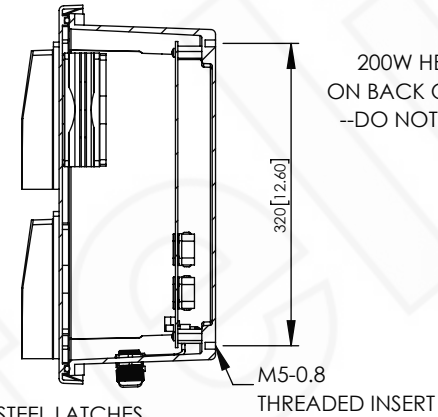

SECTION B-B

STAINLESS STEEL PIANO HINGE

SECTION A-A

NOTE:

- NEMA RATED TYPE 3R, 3RX/IP24 (ENCLOSURE PORTS MUST BE PROPERLY SEALED TO MAINTAIN NEMA RATING)
- FLAME RATED UL94-5V

NO.	DESCRIPTION	MATERIAL	FINISH	QTY.
8	-	-	-	-
7	-	-	-	-
6	-	-	-	-
5	-	-	-	-
4	-	-	-	-
3	-	-	-	-
2	-	-	-	-
1	NEMA ENCLOSURE	FIBERGLASS REINFORCED POLYESTER	-	1

UNLESS OTHERWISE SPECIFIED:
DIMENSIONS ARE IN MILLIMETERS.
DIMENSIONS IN [] ARE IN INCHES AND ARE FOR CUSTOMER REFERENCE ONLY.

TOLERANCES FOR MILLIMETERS:
0.5-8mm ± 0.20mm
8-30mm ± 0.40mm
30-120mm ± 0.50mm