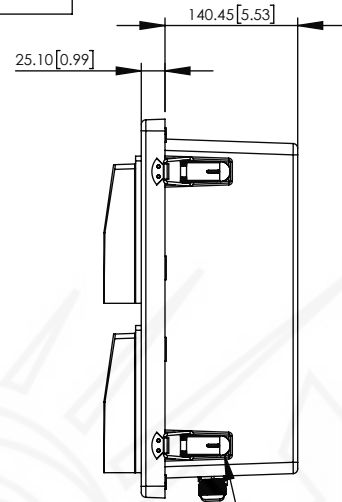

SECTION B-B

STAINLESS STEEL PIANO HINGE

SECTION A-A

NOTE:

- NEMA RATED TYPE 3R, 3RX/IP24 (ENCLOSURE PORTS MUST BE PROPERLY SEALED TO MAINTAIN NEMA RATING)
- FLAME RATED UL94-5V

NO.	DESCRIPTION	MATERIAL	FINISH	QTY.
8	-	-	-	-
7	-	-	-	-
6	-	-	-	-
5	-	-	-	-
4	-	-	-	-
3	-	-	-	-
2	-	-	-	-
1	NEMA ENCLOSURE	FIBERGLASS REINFORCED POLYESTER	-	1

UNLESS OTHERWISE SPECIFIED:
DIMENSIONS ARE IN MILLIMETERS.
DIMENSIONS IN [] ARE IN INCHES AND ARE FOR CUSTOMER REFERENCE ONLY.

TOLERANCES FOR MILLIMETERS:
0.5-8mm ± 0.20mm
8-30mm ± 0.40mm
30-120mm ± 0.50mm