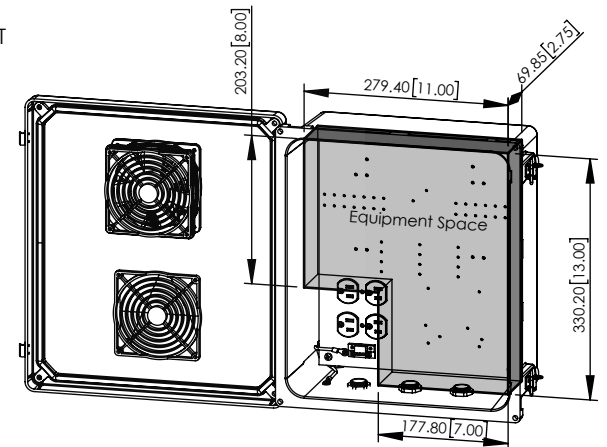

SECTION B-B

STAINLESS STEEL PIANO HINGE

SECTION A-A

NOTE:

- NEMA RATED TYPE 3R, 3RX/IP24 (ENCLOSURE PORTS MUST BE PROPERLY SEALED TO MAINTAIN NEMA RATING)
- FLAME RATED UL94-5V

NO.	DESCRIPTION	MATERIAL	FINISH	QTY.
8	-	-	-	-
7	-	-	-	-
6	-	-	-	-
5	-	-	-	-
4	-	-	-	-
3	-	-	-	-
2	-	-	-	-
1	NEMA ENCLOSURE	FIBERGLASS REINFORCED POLYESTER	-	1

UNLESS OTHERWISE SPECIFIED:
DIMENSIONS ARE IN MILLIMETERS.
DIMENSIONS IN [] ARE IN INCHES AND ARE FOR CUSTOMER REFERENCE ONLY.

TOLERANCES FOR MILLIMETERS:
0.5-8mm ± 0.20mm
8-30mm ± 0.40mm
30-120mm ± 0.50mm

TASK	NAME	DATE
DRAWN BY	N. COLUCCI	12/05/17
CHECKED	-	-
APPROVED	-	-

Altelix
www.altelix.com

1201 Clint Moore Road
Boca Raton, FL 33487
TEL: 561-660-WIFI

PART DESCRIPTION
14 X 12 X 6 INCH VENTED ENCLOSURE
WITH 120VAC FAN AND HEATER