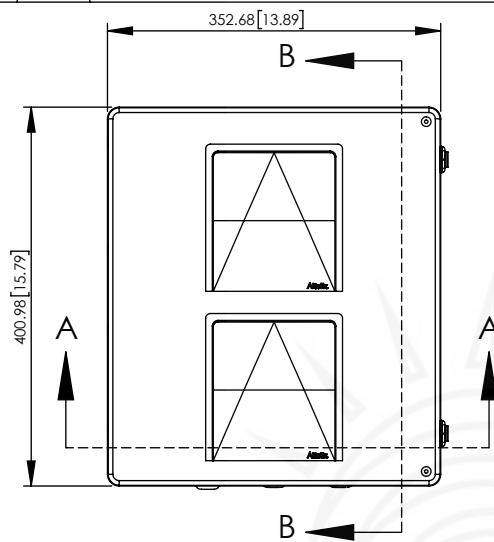

SECTION B-B

STAINLESS STEEL PIANO HINGE

SECTION A-A

NOTE:

- NEMA RATED TYPE 3R, 3RX/IP24 (ENCLOSURE PORTS MUST BE PROPERLY SEALED TO MAINTAIN NEMA RATING)
- FLAME RATED UL94-5V

NO.	DESCRIPTION	MATERIAL	FINISH	QTY.
8	-	-	-	-
7	-	-	-	-
6	-	-	-	-
5	-	-	-	-
4	-	-	-	-
3	-	-	-	-
2	-	-	-	-
1	NEMA ENCLOSURE	FIBERGLASS REINFORCED POLYESTER	-	1

UNLESS OTHERWISE SPECIFIED:
DIMENSIONS ARE IN MILLIMETERS.
DIMENSIONS IN [] ARE IN INCHES AND ARE FOR CUSTOMER REFERENCE ONLY.

TOLERANCES FOR MILLIMETERS:
0.5-8mm ± 0.20mm
8-30mm ± 0.40mm
30-120mm ± 0.50mm

PART NUMBER	NF141206VFHA1
DRAWING NUMBER	DRW-NF141206VFHA1
SCALE: 1:8	REV: D
SHEET 1 OF 1	