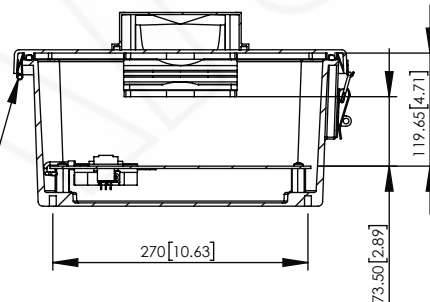

SECTION B-B

STAINLESS STEEL PIANO HINGE

SECTION A-A

NOTE:

- NEMA RATED TYPE 3R, 3RX/IP24 (ENCLOSURE PORTS MUST BE PROPERLY SEALED TO MAINTAIN NEMA RATING)
- FLAME RATED UL94-5V

NO.	DESCRIPTION	MATERIAL	FINISH	QTY.
8	-	-	-	-
7	-	-	-	-
6	-	-	-	-
5	-	-	-	-
4	-	-	-	-
3	-	-	-	-
2	-	-	-	-
1	NEMA ENCLOSURE	FIBERGLASS REINFORCED POLYESTER	-	1

UNLESS OTHERWISE SPECIFIED:
DIMENSIONS ARE IN MILLIMETERS.
DIMENSIONS IN [] ARE IN INCHES AND ARE FOR CUSTOMER REFERENCE ONLY.

TOLERANCES FOR MILLIMETERS:
0.5-8mm ± 0.20mm
8-30mm ± 0.40mm
30-120mm ± 0.50mm