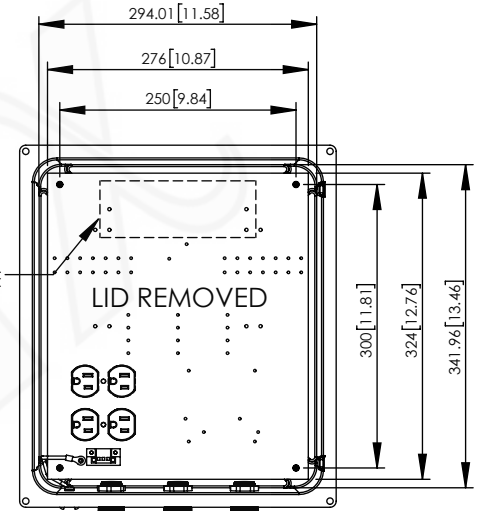

SECTION B-B

STAINLESS STEEL PIANO HINGE

SECTION A-A

NOTE:

- NEMA RATED TYPE 3R, 3RX/IP24 (ENCLOSURE PORTS MUST BE PROPERLY SEALED TO MAINTAIN NEMA RATING)
- FLAME RATED UL94-5V

NO.	DESCRIPTION	MATERIAL	FINISH	QTY.
8	-	-	-	-
7	-	-	-	-
6	-	-	-	-
5	-	-	-	-
4	-	-	-	-
3	-	-	-	-
2	-	-	-	-
1	NEMA ENCLOSURE	FIBERGLASS REINFORCED POLYESTER	-	1

UNLESS OTHERWISE SPECIFIED:
DIMENSIONS ARE IN MILLIMETERS.
DIMENSIONS IN [] ARE IN INCHES AND ARE FOR CUSTOMER REFERENCE ONLY.

TOLERANCES FOR MILLIMETERS:
0.5-8mm ± 0.20mm
8-30mm ± 0.40mm
30-120mm ± 0.50mm

PART NUMBER	NF141206VFHA1
DRAWING NUMBER	DRW-NF141206VFHA1
SCALE: 1:8	REV: D
SHEET 1 OF 1	