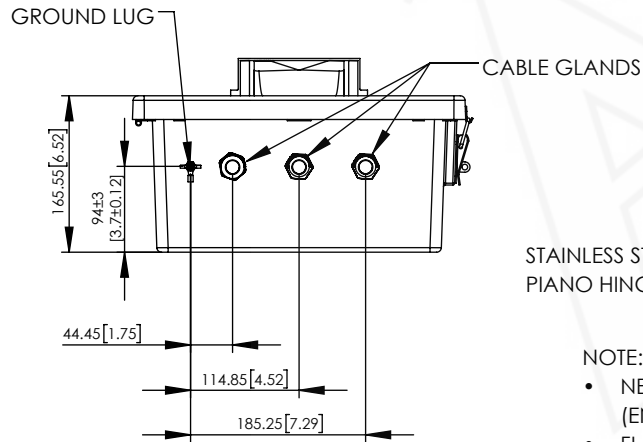

SECTION B-B

STAINLESS STEEL PIANO HINGE

SECTION A-A

NOTE:

- NEMA RATED TYPE 3R, 3RX/IP24 (ENCLOSURE PORTS MUST BE PROPERLY SEALED TO MAINTAIN NEMA RATING)
- FLAME RATED UL94-5V

NO.	DESCRIPTION	MATERIAL	FINISH	QTY.
8	-	-	-	-
7	-	-	-	-
6	-	-	-	-
5	-	-	-	-
4	-	-	-	-
3	-	-	-	-
2	-	-	-	-
1	NEMA ENCLOSURE	FIBERGLASS REINFORCED POLYESTER	-	1

UNLESS OTHERWISE SPECIFIED:
DIMENSIONS ARE IN MILLIMETERS.
DIMENSIONS IN [] ARE IN INCHES AND ARE FOR CUSTOMER REFERENCE ONLY.

TOLERANCES FOR MILLIMETERS:
0.5-8mm ± 0.20mm
8-30mm ± 0.40mm
30-120mm ± 0.50mm

TASK	NAME	DATE
DRAWN BY	N. COLUCCI	12/05/17
CHECKED	-	-
APPROVED	-	-

Altelix
www.altelix.com

1201 Clint Moore Road
Boca Raton, FL 33487
TEL: 561-660-WIFI

PART DESCRIPTION
14 X 12 X 6 INCH VENTED ENCLOSURE
WITH 120VAC FAN AND HEATER

PART NUMBER	NF141206VFHA1
DRAWING NUMBER	DRW-NF141206VFHA1
SCALE: 1:8	REV: D
SHEET 1 OF 1	