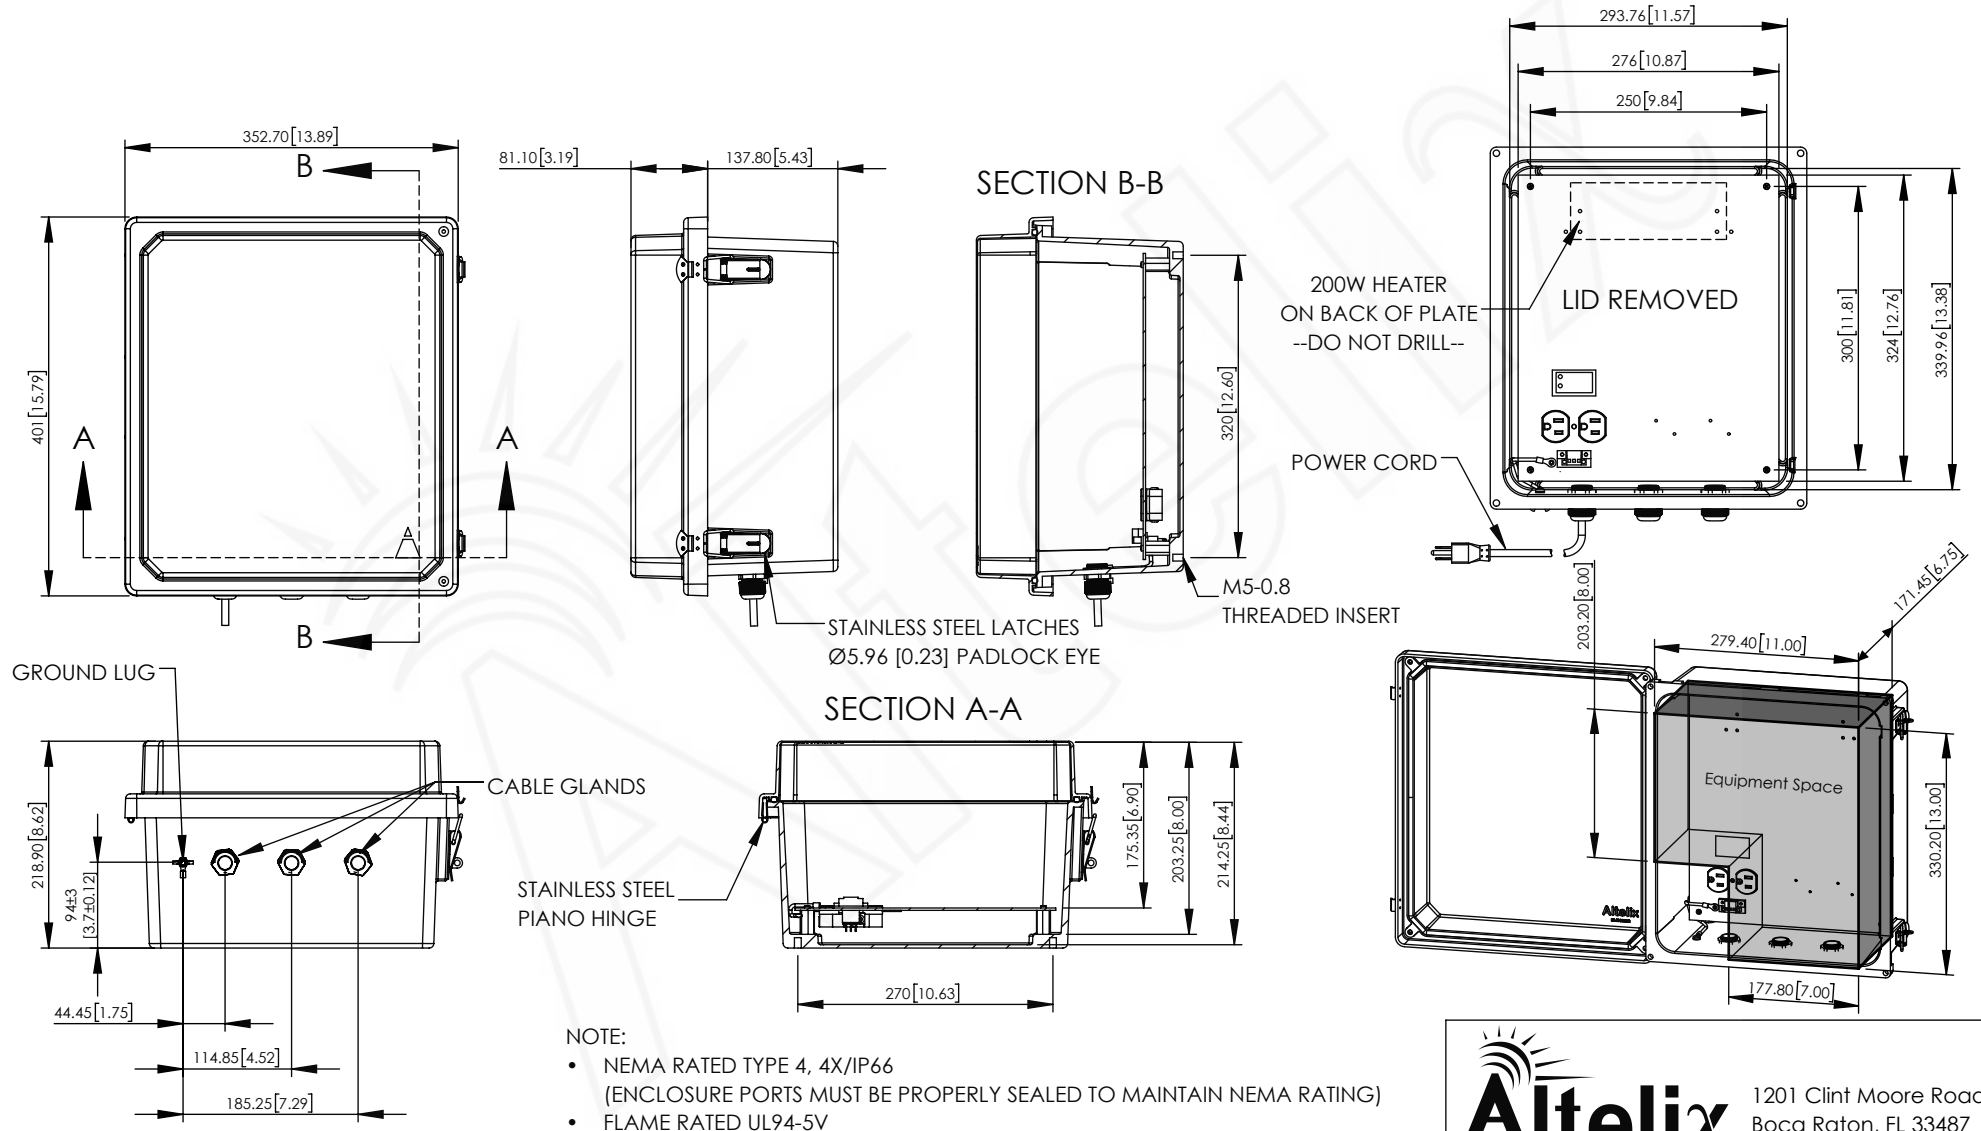

NO.	DESCRIPTION	MATERIAL	FINISH	QTY.
8	-	-	-	-
7	-	-	-	-
6	-	-	-	-
5	-	-	-	-
4	-	-	-	-
3	-	-	-	-
2	-	-	-	-
1	NEMA ENCLOSURE	FIBERGLASS REINFORCED POLYESTER	-	1

UNLESS OTHERWISE SPECIFIED:
DIMENSIONS ARE IN MILLIMETERS.
DIMENSIONS IN [] ARE IN INCHES AND ARE FOR CUSTOMER REFERENCE ONLY.

TOLERANCES FOR MILLIMETERS:
0.5-8mm ± 0.20mm
8-30mm ± 0.40mm
30-120mm ± 0.50mm

TASK	NAME	DATE
DRAWN BY	K. BURGNER	06/24/21
CHECKED	-	-
APPROVED	-	-

Altelix
www.altelix.com

1201 Clint Moore Road
Boca Raton, FL 33487
TEL: 561-660-WIFI

PART DESCRIPTION
14 X 12 X 8 INCH NEMA ENCLOSURE 120VAC WITH HEAT, DIGITAL CONTROLLER & POWER CORD

PART NUMBER NF141208HA1C-DH

DRAWING NUMBER DRW-NF141208HA1C-DH

SCALE: 1:8 REV: A SHEET 1 OF 1