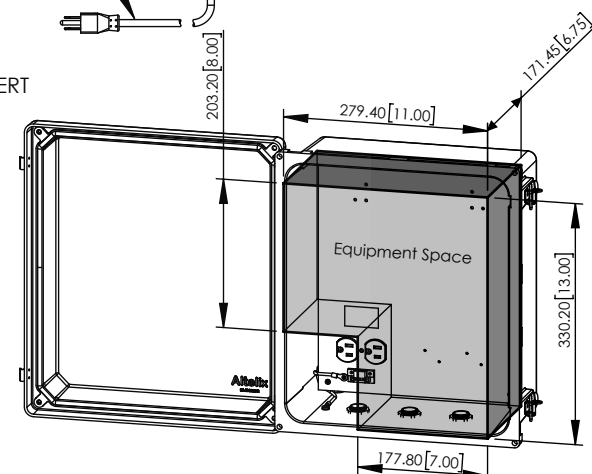

NO.	DESCRIPTION	MATERIAL	FINISH	QTY.
8	-	-	-	-
7	-	-	-	-
6	-	-	-	-
5	-	-	-	-
4	-	-	-	-
3	-	-	-	-
2	-	-	-	-
1	NEMA ENCLOSURE	FIBERGLASS REINFORCED POLYESTER	-	1

UNLESS OTHERWISE SPECIFIED:
DIMENSIONS ARE IN MILLIMETERS.
DIMENSIONS IN [] ARE IN INCHES AND ARE FOR CUSTOMER REFERENCE ONLY.

PART DESCRIPTION
14 X 12 X 8 INCH NEMA ENCLOSURE 120VAC WITH HEAT, DIGITAL CONTROLLER & POWER CORD

PART NUMBER NF141208HA1C-DH

DRAWING NUMBER DRW-NF141208HA1C-DH

SCALE: 1:8 REV: A SHEET 1 OF 1