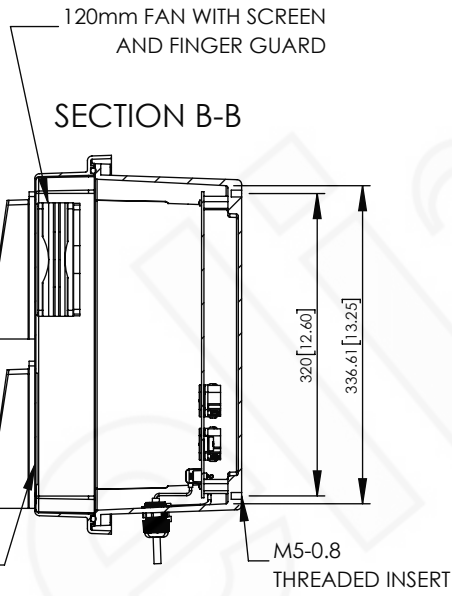

SECTION A-A

- NOTE:
- NEMA RATED TYPE 3R, 3RX/IP24
 - FLAME RATED UL94-5V

Altelix
www.altelix.com

1201 Clint Moore Road
Boca Raton, FL 33487
TEL: 561-660-WIFI

NO.	DESCRIPTION	MATERIAL	FINISH	QTY.
8	-	-	-	-
7	-	-	-	-
6	-	-	-	-
5	-	-	-	-
4	-	-	-	-
3	-	-	-	-
2	-	-	-	-
1	NEMA ENCLOSURE	FIBERGLASS REINFORCED POLYESTER	-	1

UNLESS OTHERWISE SPECIFIED:
DIMENSIONS ARE IN MILLIMETERS.
DIMENSIONS IN [] ARE IN INCHES AND
ARE FOR CUSTOMER REFERENCE ONLY.

TOLERANCES FOR MILLIMETERS:
0.5-8mm ± 0.20mm
8-30mm ± 0.40mm
30-120mm ± 0.50mm

TASK	NAME	DATE
DRAWN BY	N. COLUCCI	03/28/19
CHECKED	-	-
APPROVED	-	-

PART DESCRIPTION	
14 X 12 X 8 INCH NEMA ENCLOSURE 120VAC WITH FAN AND POWER CORD	
PART NUMBER	NF141208VFA1C-85
DRAWING NUMBER	DRW-NF141208VFA1C-85
SCALE:	1:8
REV:	A
SHEET 1 OF 1	