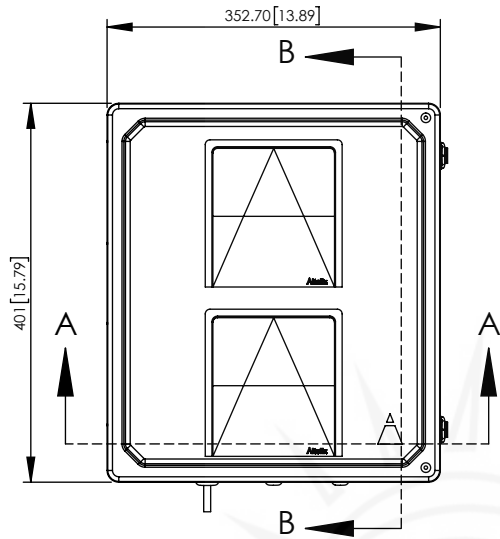

SECTION A-A

- NOTE:
- NEMA RATED TYPE 3R, 3RX/IP24
 - FLAME RATED UL94-5V

Altelix
www.altelix.com

1201 Clint Moore Road
Boca Raton, FL 33487
TEL: 561-660-WIFI

NO.	DESCRIPTION	MATERIAL	FINISH	QTY.
8	-	-	-	-
7	-	-	-	-
6	-	-	-	-
5	-	-	-	-
4	-	-	-	-
3	-	-	-	-
2	-	-	-	-
1	NEMA ENCLOSURE	FIBERGLASS REINFORCED POLYESTER	-	1

UNLESS OTHERWISE SPECIFIED:
DIMENSIONS ARE IN MILLIMETERS.
DIMENSIONS IN [] ARE IN INCHES AND
ARE FOR CUSTOMER REFERENCE ONLY.

TOLERANCES FOR MILLIMETERS:
0.5-8mm ± 0.20mm
8-30mm ± 0.40mm
30-120mm ± 0.50mm

TASK	NAME	DATE
DRAWN BY	N. COLUCCI	03/28/19
CHECKED	-	-
APPROVED	-	-

PART DESCRIPTION	
14 X 12 X 8 INCH NEMA ENCLOSURE 120VAC WITH FAN AND POWER CORD	
PART NUMBER	NF141208VFA1C-85
DRAWING NUMBER	DRW-NF141208VFA1C-85
SCALE:	1:8
REV:	A
SHEET 1 OF 1	