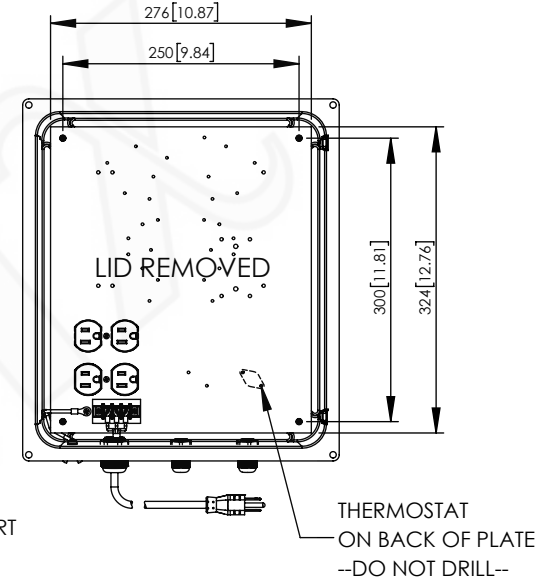

SECTION A-A

- NOTE:
- NEMA RATED TYPE 3R, 3RX/IP24
 - FLAME RATED UL94-5V

Altelix
www.altelix.com

1201 Clint Moore Road
Boca Raton, FL 33487
TEL: 561-660-WIFI

NO.	DESCRIPTION	MATERIAL	FINISH	QTY.
8	-	-	-	-
7	-	-	-	-
6	-	-	-	-
5	-	-	-	-
4	-	-	-	-
3	-	-	-	-
2	-	-	-	-
1	NEMA ENCLOSURE	FIBERGLASS REINFORCED POLYESTER	-	1

UNLESS OTHERWISE SPECIFIED:
DIMENSIONS ARE IN MILLIMETERS.
DIMENSIONS IN [] ARE IN INCHES AND
ARE FOR CUSTOMER REFERENCE ONLY.

TOLERANCES FOR MILLIMETERS:
0.5-8mm ± 0.20mm
8-30mm ± 0.40mm
30-120mm ± 0.50mm

TASK	NAME	DATE
DRAWN BY	N. COLUCCI	03/28/19
CHECKED	-	-
APPROVED	-	-

PART DESCRIPTION	
14 X 12 X 8 INCH NEMA ENCLOSURE 120VAC WITH FAN AND POWER CORD	
PART NUMBER	NF141208VFA1C-85
DRAWING NUMBER	DRW-NF141208VFA1C-85
SCALE:	1:8
REV:	A
SHEET 1 OF 1	