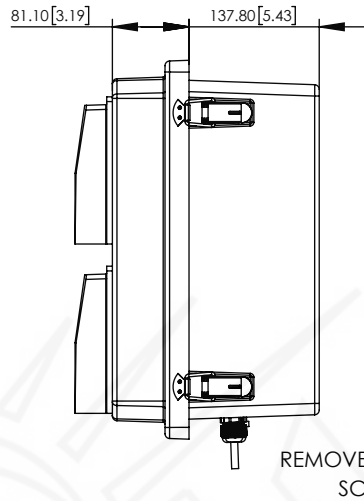

SECTION A-A

- NOTE:
- NEMA RATED TYPE 3R, 3RX/IP24
 - FLAME RATED UL94-5V

Altelix
www.altelix.com

1201 Clint Moore Road
Boca Raton, FL 33487
TEL: 561-660-WIFI

NO.	DESCRIPTION	MATERIAL	FINISH	QTY.
8	-	-	-	-
7	-	-	-	-
6	-	-	-	-
5	-	-	-	-
4	-	-	-	-
3	-	-	-	-
2	-	-	-	-
1	NEMA ENCLOSURE	FIBERGLASS REINFORCED POLYESTER	-	1

UNLESS OTHERWISE SPECIFIED:
DIMENSIONS ARE IN MILLIMETERS.
DIMENSIONS IN [] ARE IN INCHES AND
ARE FOR CUSTOMER REFERENCE ONLY.

TOLERANCES FOR MILLIMETERS:
0.5-8mm ± 0.20mm
8-30mm ± 0.40mm
30-120mm ± 0.50mm

TASK	NAME	DATE
DRAWN BY	N. COLUCCI	03/28/19
CHECKED	-	-
APPROVED	-	-

PART DESCRIPTION	
14 X 12 X 8 INCH NEMA ENCLOSURE 120VAC WITH FAN AND POWER CORD	
PART NUMBER	NF141208VFA1C-85
DRAWING NUMBER	DRW-NF141208VFA1C-85
SCALE:	1:8
REV:	A
SHEET 1 OF 1	