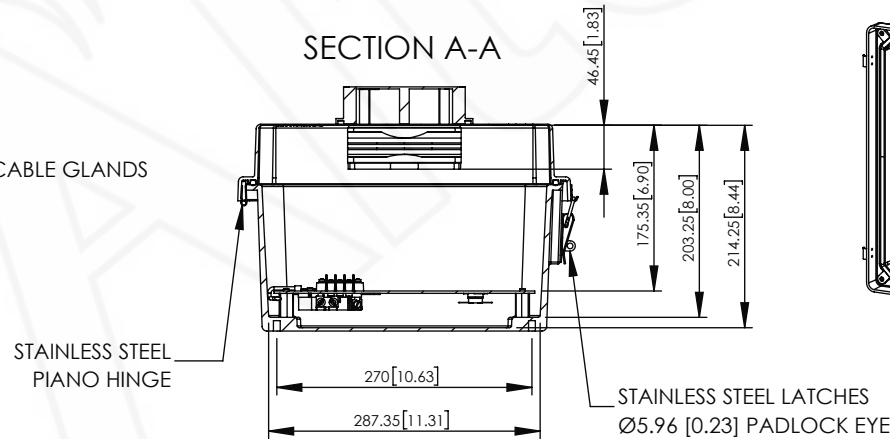

SECTION A-A

- NOTE:
- NEMA RATED TYPE 3R, 3RX/IP24
 - FLAME RATED UL94-5V

Altelix
www.altelix.com

1201 Clint Moore Road
Boca Raton, FL 33487
TEL: 561-660-WIFI

NO.	DESCRIPTION	MATERIAL	FINISH	QTY.
8	-	-	-	-
7	-	-	-	-
6	-	-	-	-
5	-	-	-	-
4	-	-	-	-
3	-	-	-	-
2	-	-	-	-
1	NEMA ENCLOSURE	FIBERGLASS REINFORCED POLYESTER	-	1

UNLESS OTHERWISE SPECIFIED:
DIMENSIONS ARE IN MILLIMETERS.
DIMENSIONS IN [] ARE IN INCHES AND
ARE FOR CUSTOMER REFERENCE ONLY.

TOLERANCES FOR MILLIMETERS:
0.5-8mm ± 0.20mm
8-30mm ± 0.40mm
30-120mm ± 0.50mm

TASK	NAME	DATE
DRAWN BY	N. COLUCCI	03/28/19
CHECKED	-	-
APPROVED	-	-

PART DESCRIPTION	
14 X 12 X 8 INCH NEMA ENCLOSURE 120VAC WITH FAN AND POWER CORD	
PART NUMBER	NF141208VFA1C-85
DRAWING NUMBER	DRW-NF141208VFA1C-85
SCALE:	1:8
REV:	A
SHEET 1 OF 1	