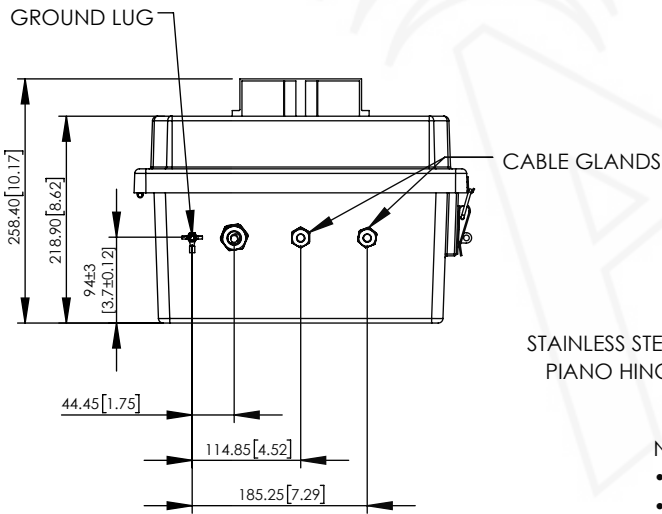

SECTION A-A

- NOTE:
- NEMA RATED TYPE 3R, 3RX/IP24
 - FLAME RATED UL94-5V

Altelix
www.altelix.com

1201 Clint Moore Road
Boca Raton, FL 33487
TEL: 561-660-WIFI

NO.	DESCRIPTION	MATERIAL	FINISH	QTY.
8	-	-	-	-
7	-	-	-	-
6	-	-	-	-
5	-	-	-	-
4	-	-	-	-
3	-	-	-	-
2	-	-	-	-
1	NEMA ENCLOSURE	FIBERGLASS REINFORCED POLYESTER	-	1

UNLESS OTHERWISE SPECIFIED:
DIMENSIONS ARE IN MILLIMETERS.
DIMENSIONS IN [] ARE IN INCHES AND
ARE FOR CUSTOMER REFERENCE ONLY.

TOLERANCES FOR MILLIMETERS:
0.5-8mm ± 0.20mm
8-30mm ± 0.40mm
30-120mm ± 0.50mm

TASK	NAME	DATE
DRAWN BY	N. COLUCCI	03/28/19
CHECKED	-	-
APPROVED	-	-

PART DESCRIPTION	
14 X 12 X 8 INCH NEMA ENCLOSURE 120VAC WITH FAN AND POWER CORD	
PART NUMBER	NF141208VFA1C-85
DRAWING NUMBER	DRW-NF141208VFA1C-85
SCALE:	1:8
REV:	A
SHEET 1 OF 1	