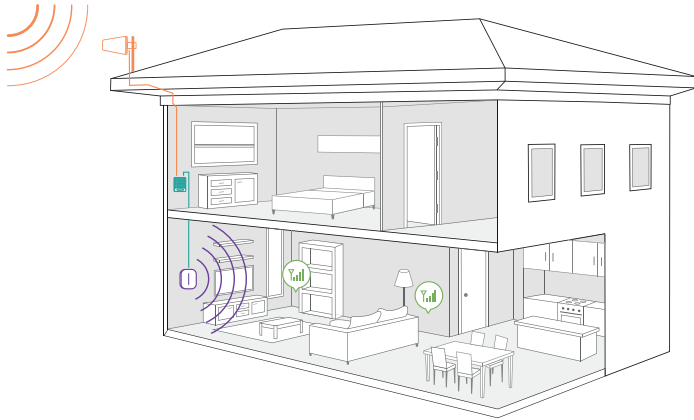

- BOOSTS SIGNAL ON ALL AVAILABLE NETWORK SPEEDS
- UP TO 5,000 sq. ft. COVERAGE
- UP TO +65 dB GAIN
- MULTI-USER WIRELESS BOOSTER

Kit Includes

Specifications

MODEL NUMBER	470144†	
FREQUENCIES	Band 12/17	700 MHz
	Band 13	700 MHz
	Band 5	850 MHz
	Band 4	1700/2100 MHz
	Band 25/2	1900 MHz
MAX GAIN	65 dB	
IMPEDANCE	75 Ohm	
POWER	110-240 V AC, 50-60 Hz, 8 W	
CONNECTORS	F-Female	
BOOSTER DIMENSIONS	6.5 x 6 x 2.625 in.	

Installation

- 1 Receives signal:** The outside antenna reaches out to access the existing strong outdoor cell signal and delivers it into the booster.
- 2 Boost signal:** The booster receives the signal, amplifies it, and serves as a relay between your phone and the nearest cell tower.
- 3 Broadcasts signal:** Your devices get a stronger signal, and calls and data are fed through the booster back to the network.