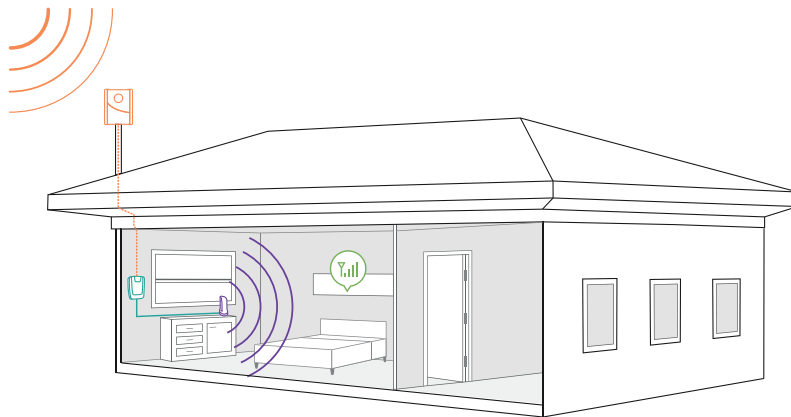

## Kit Includes

Home Room

Outside Panel Antenna (311155)

Inside Desktop Antenna (301211)

Power Supply (850012)

30' White Low Loss RG6 (75ohm) Coax Cable (x2) (950630)

Flat Window Cable (951177)

## Installation

- 1 **Receives signal:** The powerful antenna reaches out to access voice and data signals, and delivers it to the booster.
- 2 **Boost signal:** The booster receives the signal, amplifies it, and serves as a relay between your phone and the nearest cell tower.
- 3 **Broadcasts signal:** Your devices get a stronger signal, and calls and data are fed through the booster back to the network.