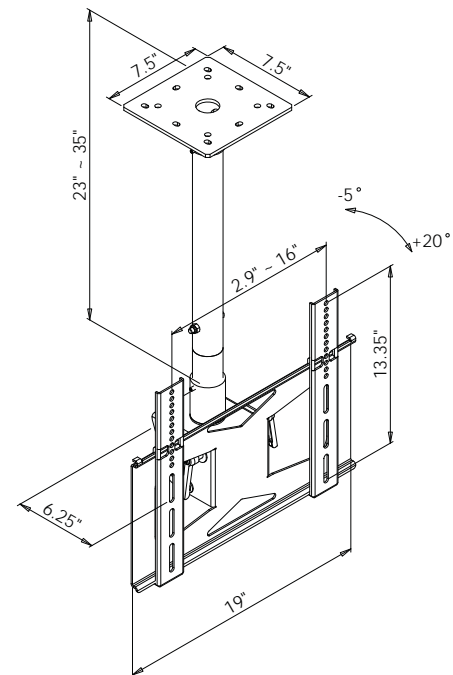

LCD-MID-CB

Mid-Size Flat Panel Ceiling Mount

Product Features:

Holds 27" – 42" flat panels

Maximum flat hole pattern - 410mm x 340mm

Mast telescopes 23" – 35"

Rotates 360° / Adjustable -5° to +20° tilt

Cable management through the center of the mast

Load capacity – 100 lbs

Black powder coat finish

Also available in silver finish (LCD-MID-C)

Product Specifications:

(for Architects & Engineers)

The ceiling mount for mid-sized flat panels shall be the Video Mount Products (VMP) LCD-MID-C. The mount shall primarily be constructed of formed steel and shall incorporate arc welds and spot welds. The mount shall be capable of adjusting to accommodate a wide variety of flat panels ranging in size from 27" to 42" and not necessarily be model specific. The adjustable mounting rails shall be capable of accommodating a maximum hole pattern of 410 mm wide and 340 mm tall. The mount shall be capable allowing a tilt ranging from -5° to +20° and allow for a 360° swivel. The load capacity shall be 100 lbs.