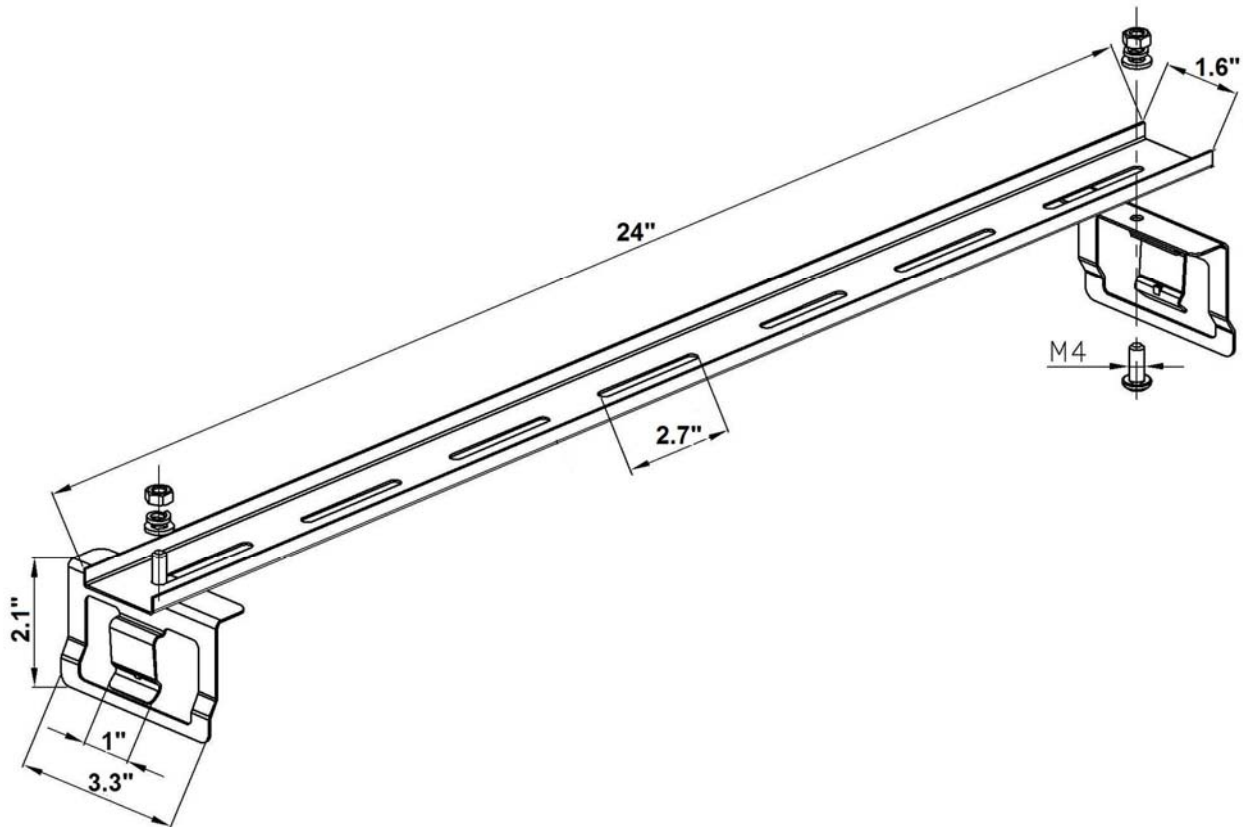

## TerraWave Solutions® Above Ceiling Tile Mounting Bracket

TerraWave's Above Ceiling Tile Mounting Bracket is designed to securely mount equipment, such as WLAN access points, up above a ceiling tile grid. Each mounting bracket is covered by the Company's two TerraNet warranty program.

### Mounting Bracket Features & Specifications:

- TerraWave Model: TW-AC-BKT
- Rugged mounting bar is made from an electrolysis plate and includes slotted holes
- Mounting bar is sturdy to support weight of wireless equipment
- Includes bolts with fly nuts to secure equipment to mounting bar
- Includes extra-wide mounting clips for stability