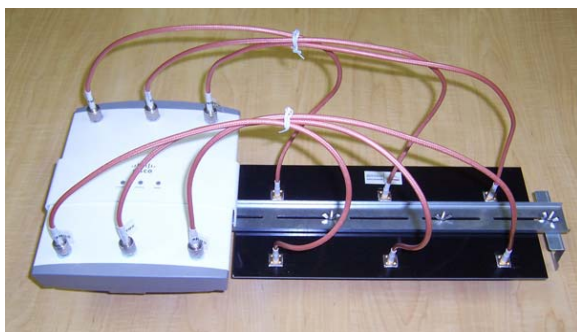

### Mounting Bracket Features & Specifications:

- TerraWave Model: TW-AC-BKT
- Rugged mounting bar is made from an electrolysis plate and includes slotted holes
- Mounting bar is sturdy to support weight of wireless equipment
- Includes bolts with fly nuts to secure equipment to mounting bar
- Includes extra-wide mounting clips for stability

##### Step 1

Install the above ceiling tile antenna and the AP mounting bracket to the antenna bracket with the supplied wing nuts and screws.

Example 1A—Top View

Example 1B—Side View

##### Step 2

Install the AP to the secured AP mounting bracket. Screw on the antenna's pigtails and connectors to the AP.

Example 2A—Top View

Example 2B—Side View