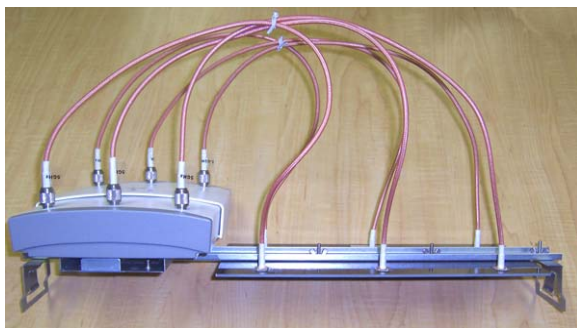

### Mounting Bracket Features & Specifications:

- TerraWave Model: TW-AC-BKT
- Rugged mounting bar is made from an electrolysis plate and includes slotted holes
- Mounting bar is sturdy to support weight of wireless equipment
- Includes bolts with fly nuts to secure equipment to mounting bar
- Includes extra-wide mounting clips for stability

TerraWave's Above Ceiling Tile Mounting Bracket can support and mount any TerraWave's Above Ceiling Tile Antenna or, optionally, an Above Ceiling Tile Antenna and the AP the antenna operates with. See the following page for example installation instructions.

##### Step 1

Install the above ceiling tile antenna and the AP mounting bracket to the antenna bracket with the supplied wing nuts and screws.

Example 1A—Top View

Example 1B—Side View

##### Step 2

Install the AP to the secured AP mounting bracket. Screw on the antenna's pigtails and connectors to the AP.

Example 2A—Top View

Example 2B—Side View