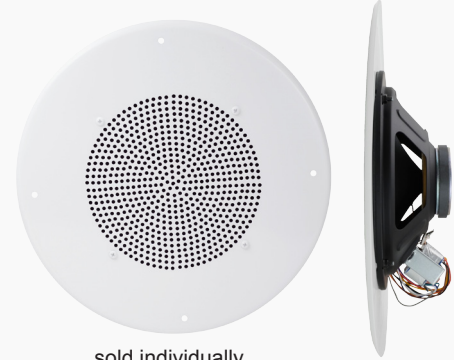

86 Series - 70/25V Classic Grille In-Ceiling Contractor Speaker

G86TG 8" 70/25V classic grille in-ceiling speaker

G86TCG 8" 70/25V classic grille in-ceiling speaker with volume control knob

Features

- Classic style white steel grille
- 70/25V transformer with colored leads
- G86TCG features volume control knob centered on grille
- Lifetime warranty

sold individually

Specifications

	G86TG	G86TCG
RMS Power	10W	10W
Max. Power.....	15W	15W
Transformer Type	70/25V	70/25V
Transformer Power Type	5W, 2.5W, 1W, 0.5W, 0.25W & 8 Ohms	5W, 2.5W, 1W, 0.5W, 0.25W & 8 Ohms
Termination Type	Colored leads	Colored leads
Sensitivity (1W/1M).....	90dB	90dB
Maximum SPL (Pax/1M).....	100dB	100dB
Driver Impedance	8 Ohms	8 Ohms
Magnet.....	5 oz. ferrite	5 oz. ferrite
Frequency Response Range.....	85Hz ~ 20kHz	85Hz ~ 20kHz
Dispersion @ 1000Hz.....	120° Conical	120° Conical
Driver	8" paper cone woofer, 8" dual cone tweeter	8" paper cone woofer, 8" dual cone tweeter
Speaker Dimensions.....	13" (Dia.) x 3.5" (D)	13" (Dia.) x 3.5" (D)
Mounting Dimensions	11.3" (Dia.)	11.3" (Dia.)
Minimum Mounting Depth.....	2.7"	2.7"
Weight	2.7 lbs.	2.7 lbs.
Material.....	Grille: steel	Grille: steel
Color.....	Off-White	Off-White

Optional Accessories

TSB8
T-Bar Bridge for
Ceiling Support

STH8
Heavy Gauge
Steel Backcan