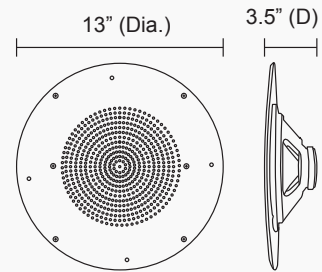

86 Series - 70/25V Classic Grille In-Ceiling Contractor Speaker

G86TG 8" 70/25V classic grille in-ceiling speaker

G86TCG 8" 70/25V classic grille in-ceiling speaker with volume control knob

Features

- Classic style white steel grille
- 70/25V transformer with colored leads
- G86TCG features volume control knob centered on grille
- Lifetime warranty

sold individually

Specifications

	G86TG	G86TCG
RMS Power	10W	10W
Max. Power.....	15W	15W
Transformer Type	70/25V	70/25V
Transformer Power Type	5W, 2.5W, 1W, 0.5W, 0.25W & 8 Ohms	5W, 2.5W, 1W, 0.5W, 0.25W & 8 Ohms
Termination Type	Colored leads	Colored leads
Sensitivity (1W/1M).....	90dB	90dB
Maximum SPL (Pax/1M).....	100dB	100dB
Driver Impedance	8 Ohms	8 Ohms
Magnet.....	5 oz. ferrite	5 oz. ferrite
Frequency Response Range.....	85Hz ~ 20kHz	85Hz ~ 20kHz
Dispersion @ 1000Hz.....	120° Conical	120° Conical
Driver	8" paper cone woofer, 8" dual cone tweeter	8" paper cone woofer, 8" dual cone tweeter
Speaker Dimensions.....	13" (Dia.) x 3.5" (D)	13" (Dia.) x 3.5" (D)
Mounting Dimensions	11.3" (Dia.)	11.3" (Dia.)
Minimum Mounting Depth.....	2.7"	2.7"
Weight	2.7 lbs.	2.7 lbs.
Material.....	Grille: steel	Grille: steel
Color.....	Off-White	Off-White